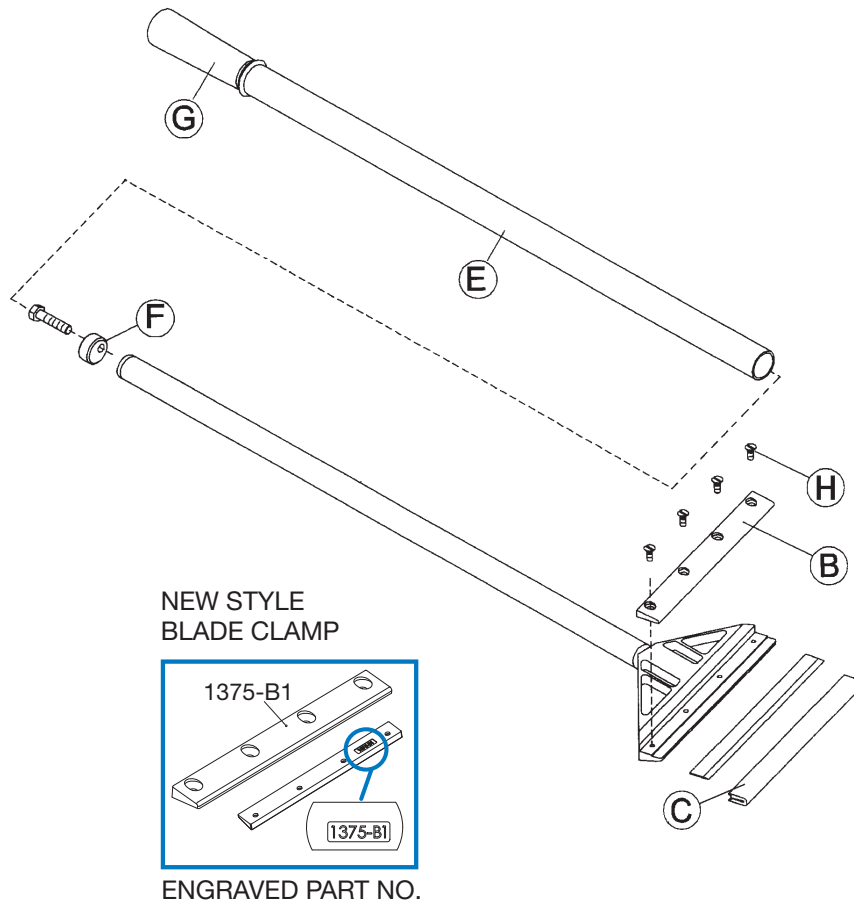

## No. 375 Big Scraper

### NO. 375 BIG SCRAPER

Order No.	Description
1375-B	OLD Blade Clamp & Screws (4)
1375-B1	NEW Blade Clamp & Screws (4)
1375-C	Blade Protector
1375-E	Long Outside Tube
1375-G	Handle Grip Only
1375-H	Blade Clamp Screws Only (4)
1333-F	Twist Lock & Screw