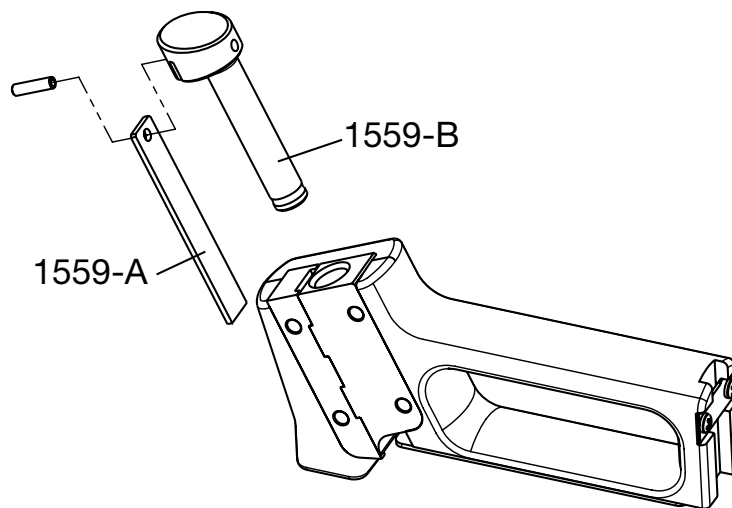

**No. 559 Close To Wall Staple Tool****NO. 559 CLOSE TO WALL STAPLE TOOL****Order No. Description**

1559-A Repl. Staple Driver Kit

1559-B Repl. Hammering Rod