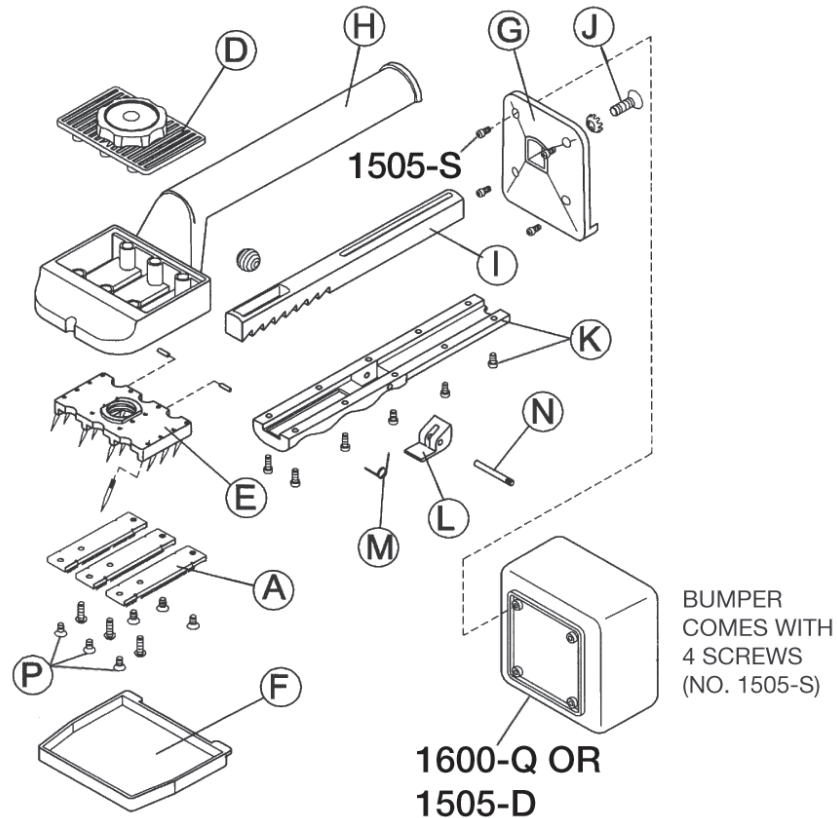

No. 600 Deluxe Knee Kicker Black, blue, or gold colors.

NO. 600 DELUXE KNEE KICKER BLACK, BLUE, OR GOLD COLORS

Order No.	Description
1600-A	Gripper Inserts (3)
1600-D	Pin Dial Assembly
1600-E	Pin Plate - Discontinued
1600-F	Cover Plate
1600-G	Bumper Support
1600-H	Main Body
1600-I	Rack w/Ball
1600-J	Rack Screw
1600-K	Bottom Half & Screws (10)
1600-L	Trigger - Discontinued
1600-M	Trigger Spring
1600-N	Trigger Pin
1600-P	Gripper Fasteners Set (9)
1505-S	Universal Bumper Screws (4)

REPLACEMENT BUMPER INFORMATION:

REPLACEMENT THIN BUMPER	
1505-D	Bumper & Screws (4)
REPLACEMENT THICK BUMPER	
1600-Q	Bumper & Screws (4)