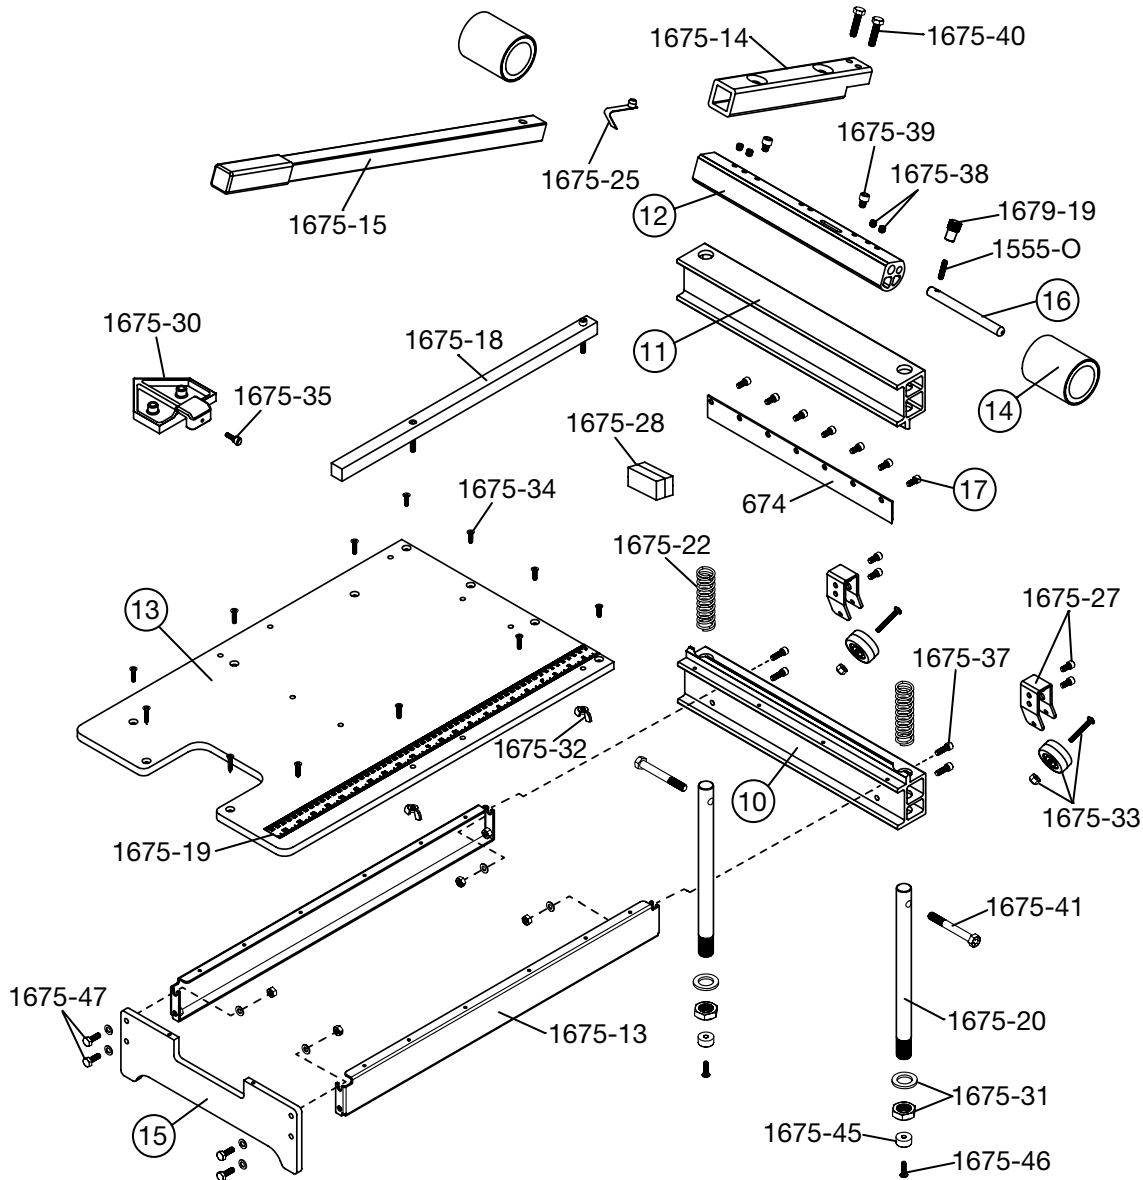

No. 673 13" Wood Cutter

NO. 673 13" WOOD CUTTER

Order No.	Description	Order No.	Description	Order No.	Description
1673-10	Bottom Bar	1675-15	Leverage Handle	1675-34	Bed Fastener Set (13)
1673-11	Blade Carrier	1675-18	Fence	1675-35	Cut Guide Thumb Screw
1673-12	Crankshaft	1675-19	Ruler Label	1675-37	Bed Support Fasteners (4)
1673-13	Bed	1675-20	Guide Rod (1 only)	1675-38	Crankshaft Set Screws (4)
1673-14	Pressure Roller (1 only)	1675-22	Compression Spring Set (2)	1675-39	Pressure Roller Set Screws (2)
1673-15	Rear Stand	1675-25	Spring Clip	1675-40	Connector Tube Screws (2)
1673-16	Safety Lock Bar	1675-27	Wheel Bracket (1) & Fast. (2)	1675-41	Crankshaft Pivot Bolts (2)
1673-17	Blade Screw Set (7)	1675-28	Blade Sharpening Stone	1675-45	Guide Rod Foot (1)
674	Wood Cutter Blade	1675-30	Cut Guide	1675-46	Guide Rod Foot Screw (1)
Parts common to the No. 675		1675-31	Adjustment Nut & Washer	1675-47	Rear Stand Fasteners (6)
1675-13	Bed Support (1 only)	1675-32	Fence Wing Screw Set (2)	1679-19	Safety Lock Thumb Screw
1675-14	Connector Tube	1675-33	Roller Wheel & Fasteners (2)	1555-O	Set Screw (Safety Lock Bar)