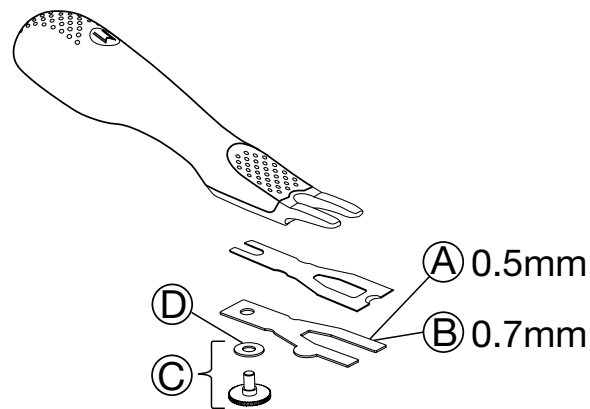

No. 965 Skiving Knife**NO. 965 SKIVING KNIFE**

Order No.	Description
1965-A	0.5mm Floor Spacer
1965-B	0.7mm Floor Spacer
1965-C	Flat Screw and Wave Washer
1965-D	Wave Washer Only